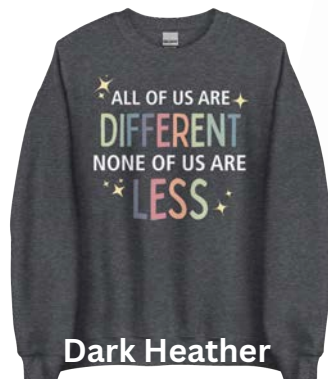

All of Us Are Different Sweatshirt
$30 S-XL and $35 2XL-5XL

**Purple only available in S-3X